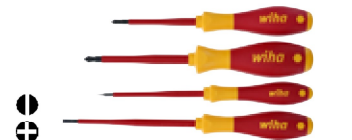

7 Pc. Insulated Slotted/Phillips Pliers Set

Item No.	Description	Case Pack
32086	Insulated Tool Set	3
Slotted: 3.0, 4.0mm		
Phillips: #0, 1, 2 & Square: #2		
8.0"/200mm Insulated Long Nose Pliers With Cutters		

7 Pc. Insulated Tool Set

Item No.	Description	Case Pack
32087	Insulated Screwdriver Set	3
Slotted: 4.0, 5.5, 6.5mm & Phillips: #1, 2		
Square: #2 & Single Pole Voltage Detector		

8 Pc. Insulated PicoFinish Precision Driver Set

Item No.	Description	Case Pack
32088	Insulated Prec. Driver Set	3
Slotted: 1.5, 2.0, 2.5, 3.0, 3.5mm		
Phillips: #00, 0, 1		

9 Pc. Insulated Slot/Ph/Terminal Xeno Set

Item No.	Description	Case Pack
32089	Ins. Screwdriver Set	1
Slotted: 3.5, 4.0, 4.5, 4.5, 5.5mm & Phillips: #1, 2		
Xeno: #2 & Single-Pole Voltage Detector		