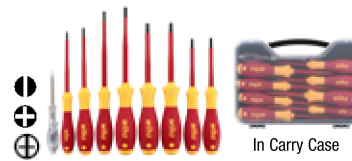

9 Pc. Insulated Slot/Ph/Terminal Xeno Set

Item No.	Description	Case Pack
32089	Ins. Screwdriver Set	1
Slotted: 3.5, 4.0, 4.5, 4.5, 5.5mm & Phillips: #1, 2		
Xeno: #2 & Single-Pole Voltage Detector