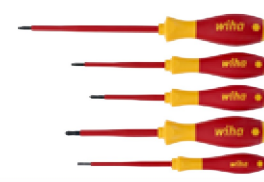

Item No.	Description	Case Pack
32079	Insulated Slim Counter Rack	1
6 of each Slotted: 3.5, 4.5, 5.5mm		
6 of each Phillips: #1, 2		

10 Pc. Insulated Screwdriver Tray Set

Item No.	Description	Case Pack
32080	Insulated SoftFinish® Drivers	1
Slotted: 3.5, 4.5, 4.5, 5.5, 6.5mm		
Phillips: #1, 2, 3 & Square: #1, 2		

5 Pc. Insulated Screwdriver Tray Set

Item No.	Description	Case Pack
32081	Insulated SoftFinish® Drivers	1
Slotted: 4.5, 5.5, 6.5mm & Phillips: #1, 2		

5 Pc. Insulated Slotted/Phillips/Square Set

Item No.	Description	Case Pack
32083	Insulated Screwdriver Set	3
Slotted: 3.5mm, Phillips: #1, 2 & Square: #1, 2		