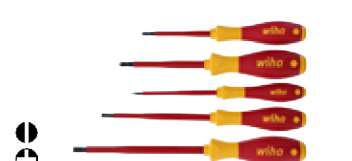

Item No.	Description	Case Pack
32088	Insulated Prec. Driver Set	3
Slotted: 1.5, 2.0, 2.5, 3.0, 3.5mm		
Phillips: #00, 0, 1		

9 Pc. Insulated Slot/Ph/Terminal Xeno Set

Item No.	Description	Case Pack
32089	Ins. Screwdriver Set	1
Slotted: 3.5, 4.0, 4.5, 4.5, 5.5mm & Phillips: #1, 2		
Xeno: #2 & Single-Pole Voltage Detector		

4 Pc. Insulated Slotted & Phillips Set

Item No.	Description	Case Pack
32090	Insulated Screwdriver Set	3
Slotted: 3.5, 4.5mm & Phillips: #1, 2		

5 Pc. Insulated Slotted & Phillips Set

Item No.	Description	Case Pack
32091	Insulated Screwdriver Set	3
Slotted: 3.0, 4.5, 6.5mm & Phillips: #1, 2		